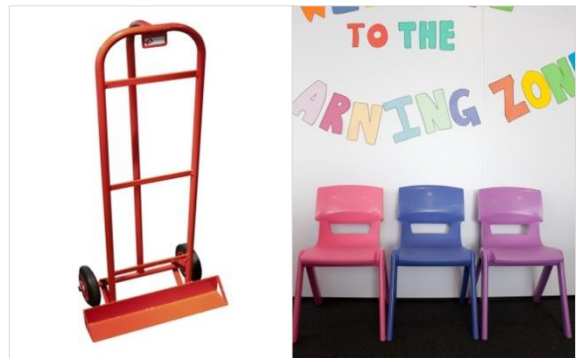

Postura+

The UK's most popular ergonomic classroom chair

Designed to promote good posture and provide exceptional comfort, the Postura+ chair is proven to be durable, comfortable and offer excellent value for money. Made in the UK from high impact resistant polypropylene, their gas injected legs increase strength and reduce weight. Available in a range of vibrant colours, they are strong, light, stain resistant, antistatic and easy to clean. The perfect addition to any dynamic learning environment.

- Single piece injection moulded polypropylene
- Perfect ergonomics with waterfall seat edge
- 6 sizes suitable for ages 3-18+
- 15 polypropylene colours
- Safe vertical stacking up to 12 high
- BS EN 1729 Parts 1&2, BS 5852 (Crib5) certified

Made in the UK | 10 year warranty | 100% Recyclable

Furnishing Knowledge

www.kieurope.com/education

Made in UK

Postura+

Polypropylene colours

Colour name	Nursery Range (Size 1)	Primary Range (Size 2, 3 & 4)	Secondary Range (Size 5 & 6)
Jet Black			
Slate Grey			
Iron Grey			
Ash Grey			
Almond White			
Poppy Red			
Orange Burst			
Sun Yellow			
Lime Zest			
Forest Green			
Ink Blue			
Aqua Blue			
Powder Blue			
Pink Candy			
Grape Crush			

Options

Upholstered seat pads in fabric or vinyl EN6 (460mm) chairs can be linked together

Trolley moves 12 chairs with ease Bespoke colours available on 250+ units

Dimensions

Size Mark & Colour Code	Seat Height	Seat Width	Seat Depth	Overall Height	Overall Width	Overall Depth	Weight
1 	260mm	280mm	250mm	500mm	350mm	330mm	2.3kg
2 	310mm	280mm	250mm	545mm	350mm	375mm	2.5kg
3 	350mm	340mm	315mm	645mm	420mm	420mm	2.8kg
4 	380mm	340mm	315mm	660mm	420mm	450mm	3.0kg
5 	430mm	360mm	400mm	780mm	440mm	545mm	3.9kg
6 	460mm	400mm	430mm	800mm	495mm	555mm	4.5kg